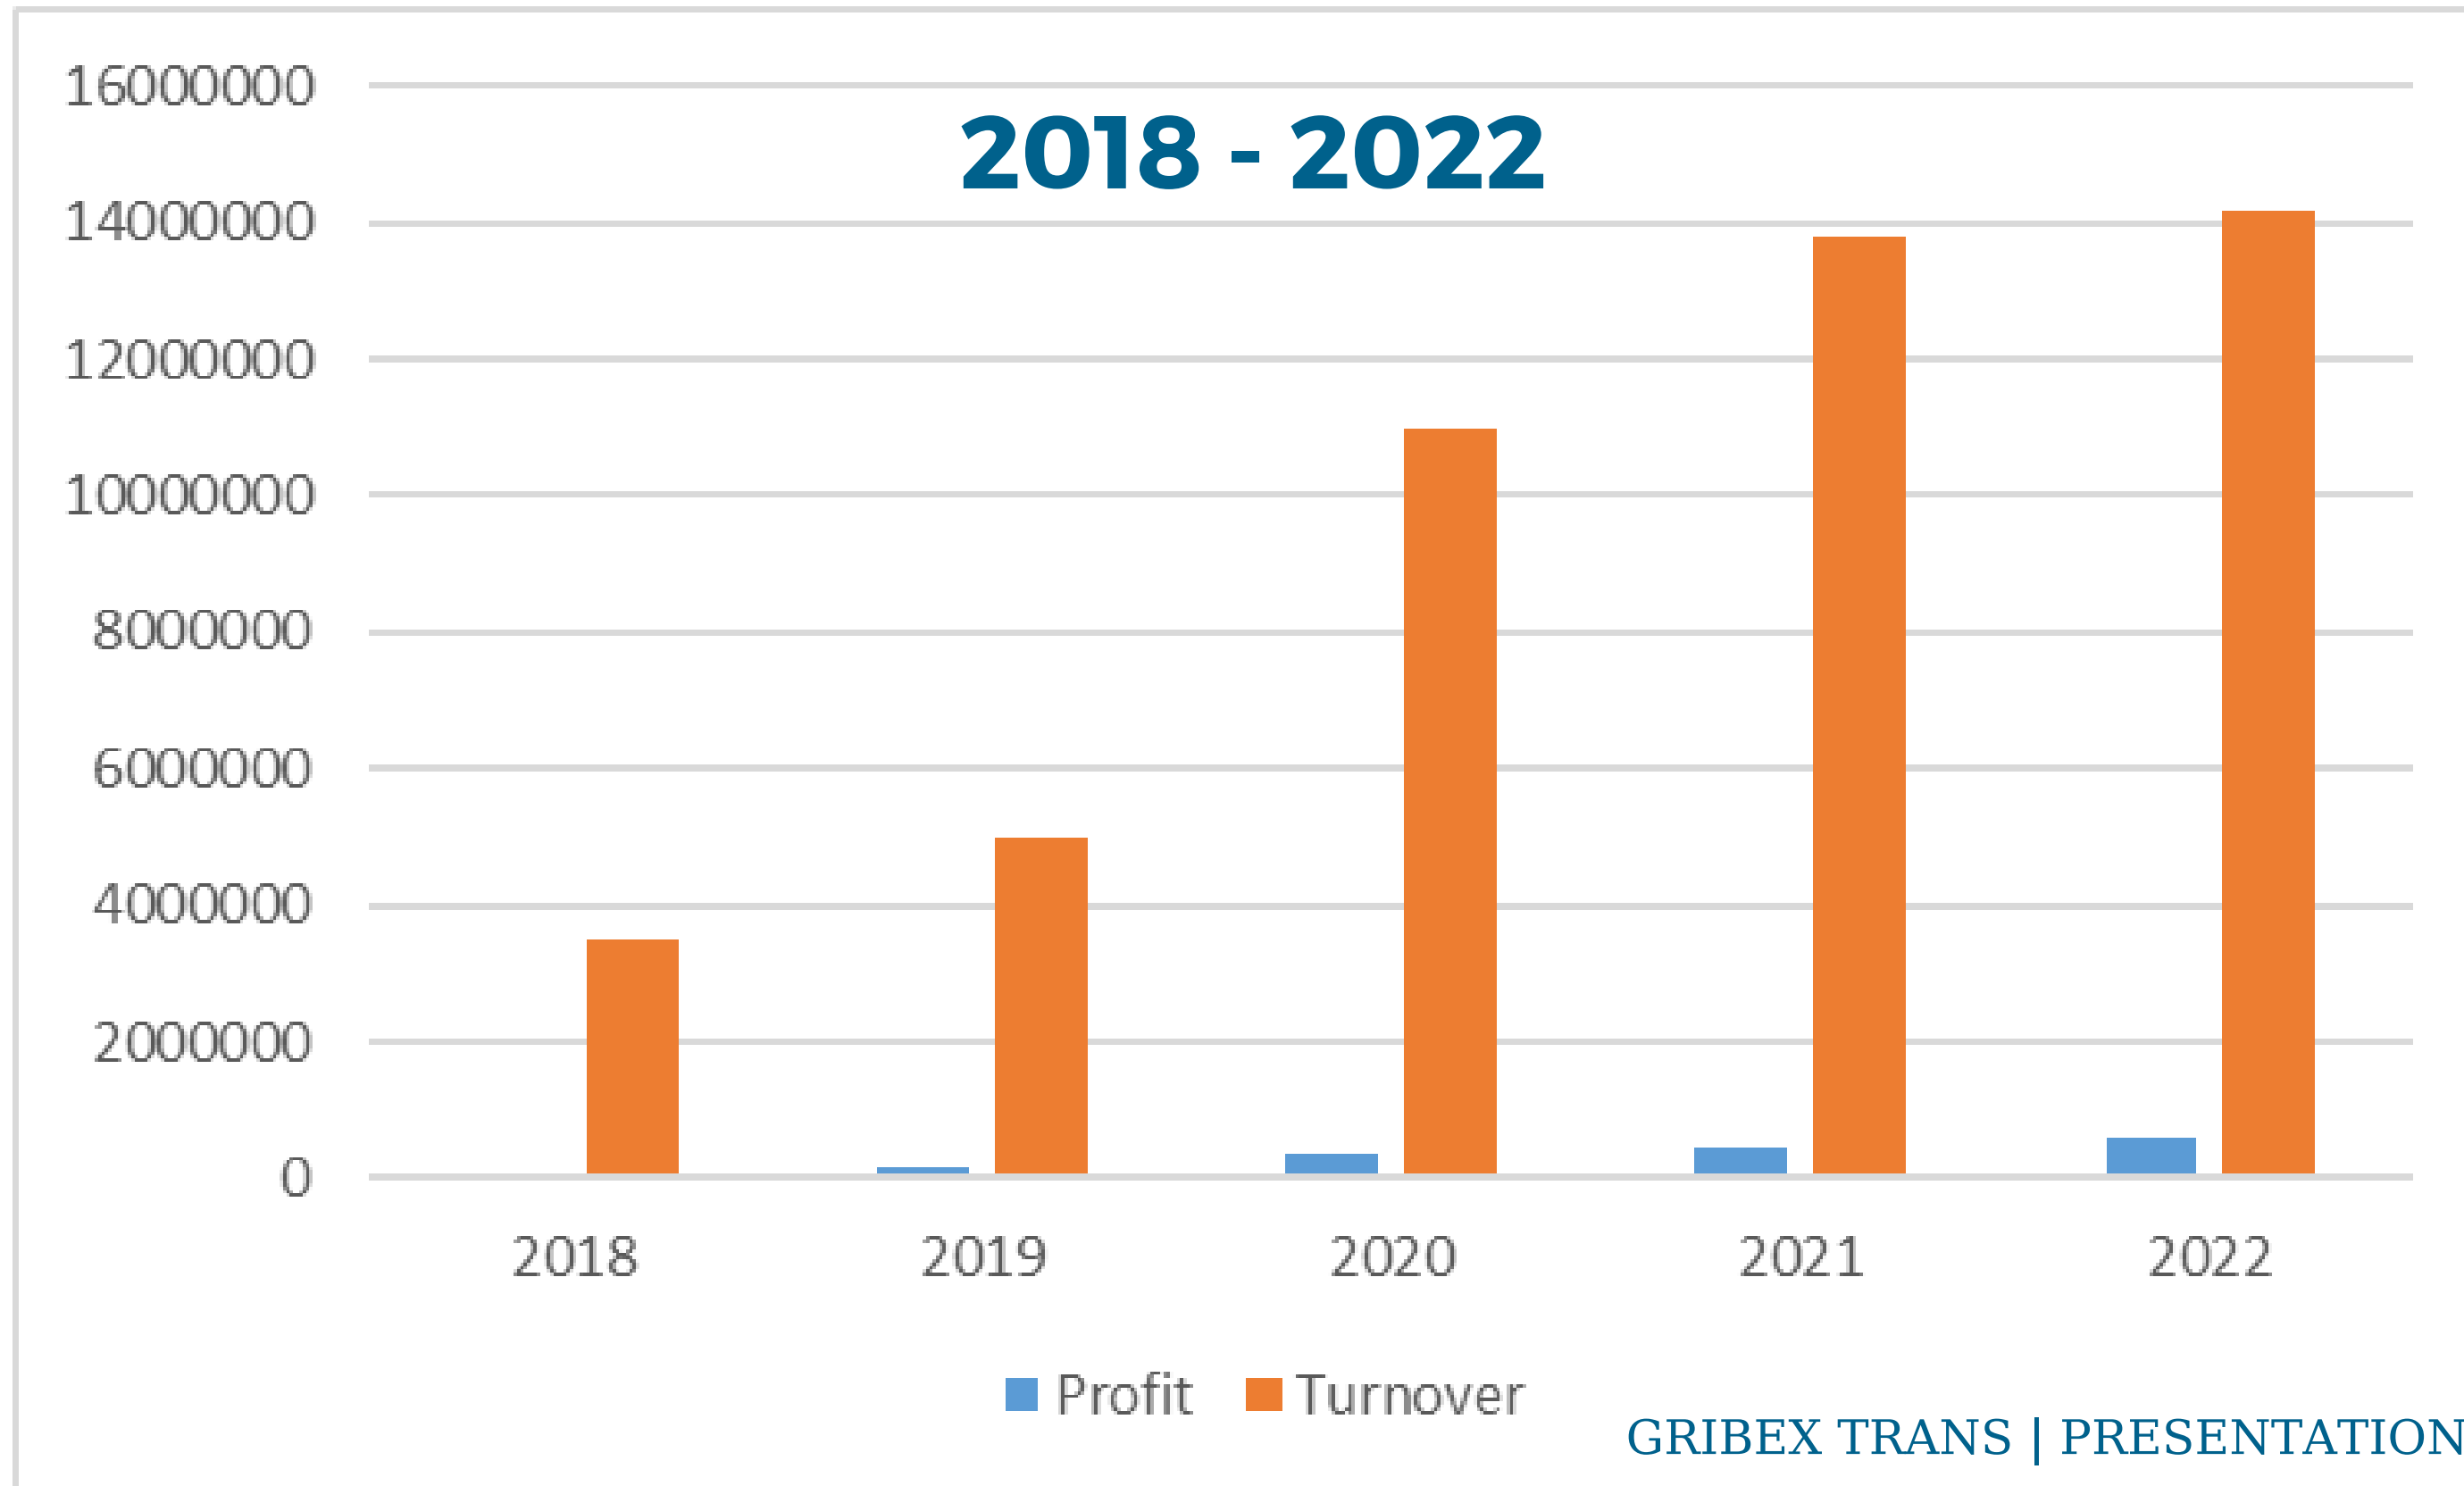

# Our figures

2022

- 2022

Profit 600 000€  
Turnover 14,2 M€

- 2021

Profit 455 000€  
Turnover 13,8 M€

- 2020

Profit 380 000€  
Turnover 11 M€

- 2019

Profit 140 000€  
Turnover 5 M€

- 2018

Profit 50 000€  
Turnover 3.5 M€

OVER 50  
EMPLOYEE

AVERAGE  
CUSTOMERS  
PER YEAR 905

9 YEARS ON  
THE TRANSPORT  
MARKET PLACE

We deliver Succes  
To your Business

# Profit and Turnover Evolution